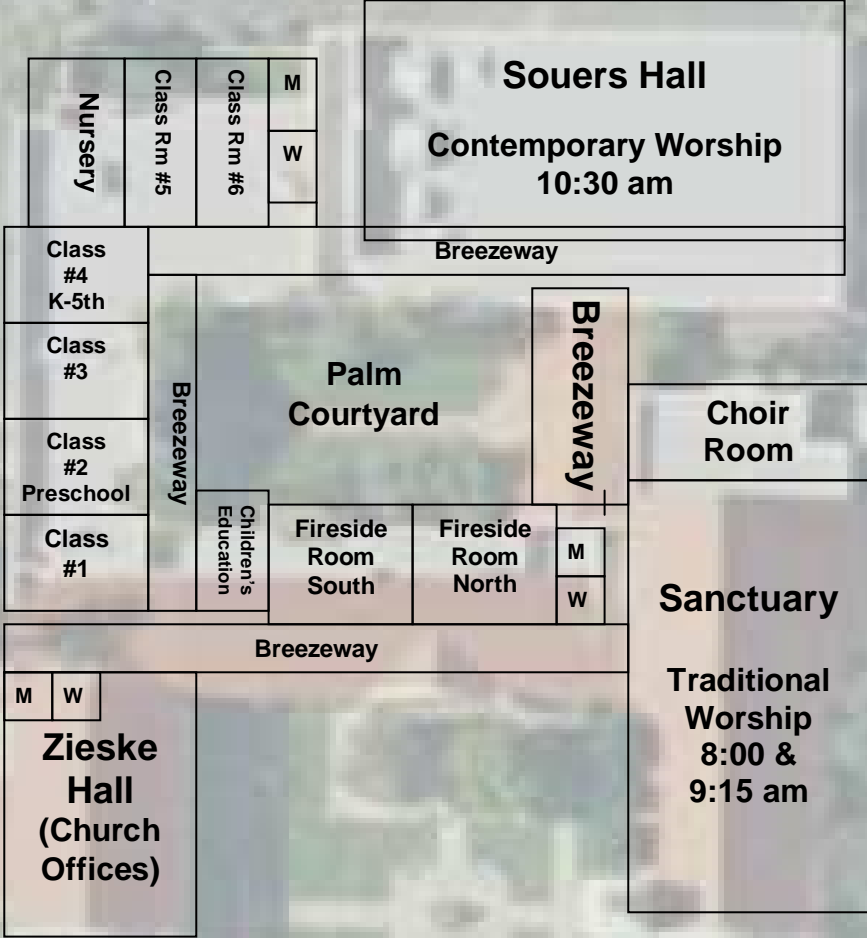

# Church at Litchfield Park Campus Map

Watt House  
(Thrift Shop & Youth)

Parking

300 N. Old Litchfield Road